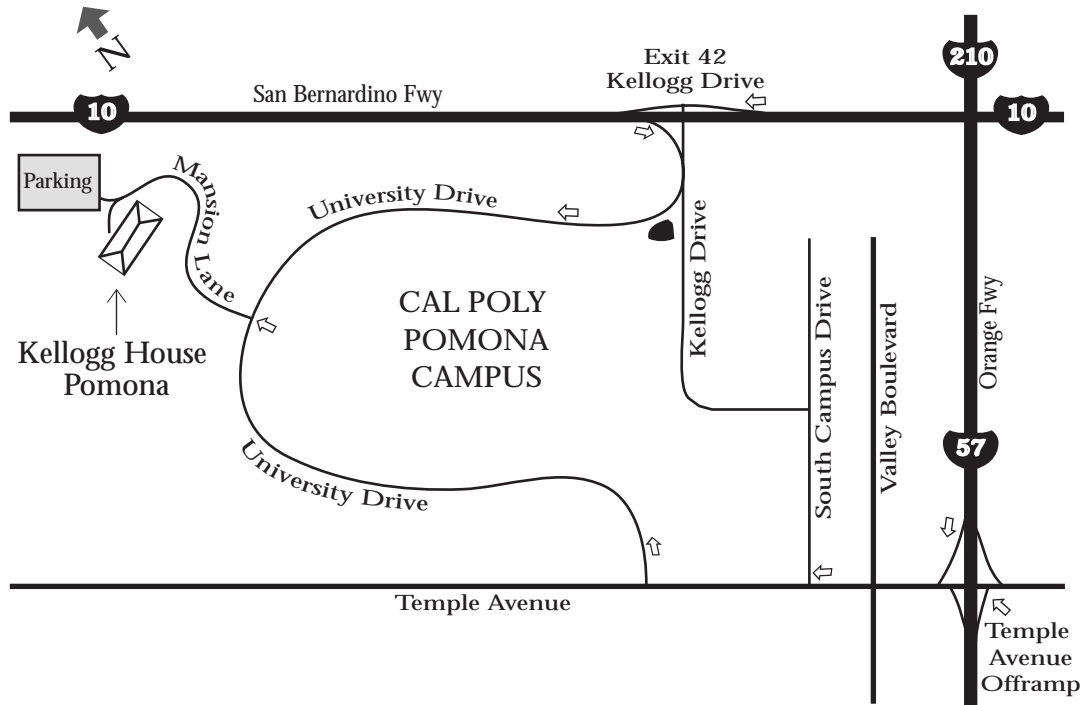

Map to Kellogg House Pomona

Directions to Kellogg House Pomona

Kellogg House Pomona is located on the campus of Cal Poly Pomona
(Near the intersection of Interstate 10, 57, and 210
between the cities of Covina and Pomona, California)

From Los Angeles or San Bernardino

Interstate 10 to Kellogg Drive (Exit 42). Continue on Kellogg Drive briefly and then veer to the right onto University Drive. Continue on University Drive through the campus to the stop sign at Mansion Lane. Turn right onto Mansion Lane. At the top of the hill, turn right and park in Parking Lot R.

From Orange County

Take Interstate 57 North to Temple Avenue exit. Turn left onto Temple Avenue. Continue on Temple Avenue turning right onto University Drive. Follow University Drive through the campus to the stop sign at Mansion Lane. Turn left onto Mansion Lane. At the top of the hill, turn right and park in Parking Lot R.

From Pasadena

Interstate 210 east to Interstate 57 south. Exit Interstate 57 at Temple Avenue exit and turn right onto Temple Avenue. Continue on Temple Avenue turning right onto University Drive. Follow University Drive through the campus to the stop sign at Mansion Lane. Turn left onto Mansion Lane. At the top of the hill, turn right and park in Parking Lot R.